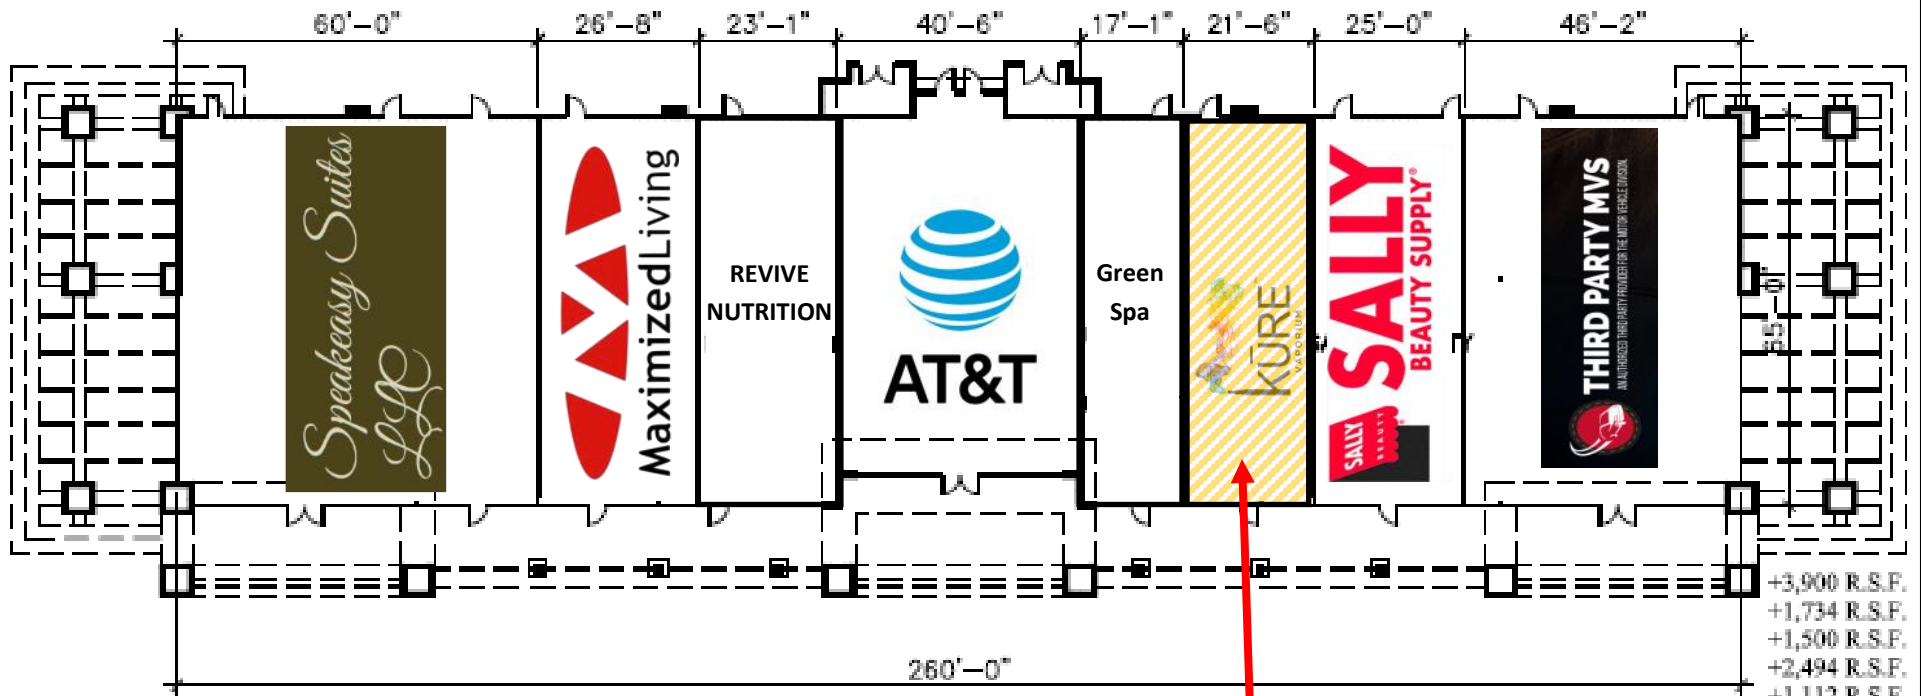

# GREENFIELD GATEWAY

SWC US HIGHWAY 60 & GREENFIELD RD—Mesa, AZ

**1,400 SF SPACE AVAILABLE—Do Not Disturb  
Tenant**

**Shops B Building—Availability**

**HINKSON COMPANY, LLC**

WWW.HinksonCompany.Com (480) 794-1887