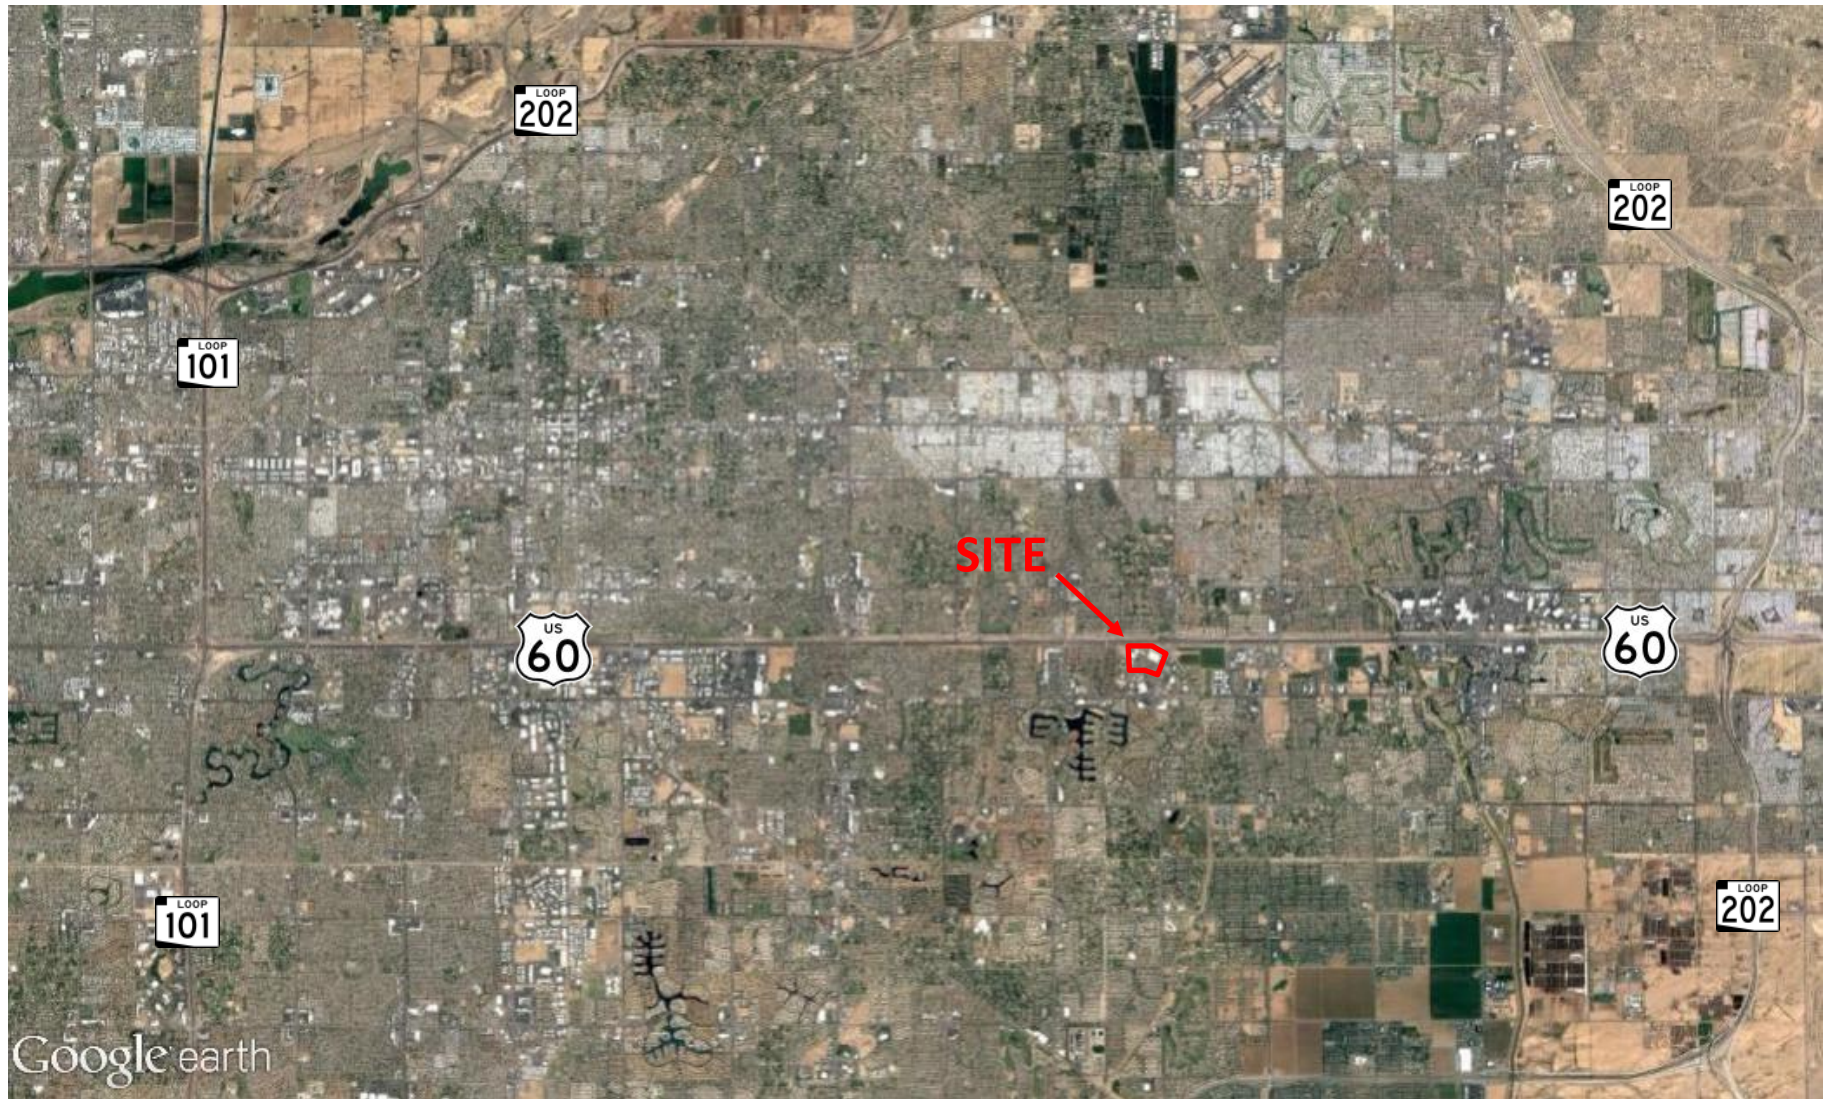

# GREENFIELD GATEWAY

SWC US HIGHWAY 60 & GREENFIELD RD—Mesa, AZ

Aerial

**HINKSON COMPANY, LLC**

WWW.HinksonCompany.Com (480) 794-1887