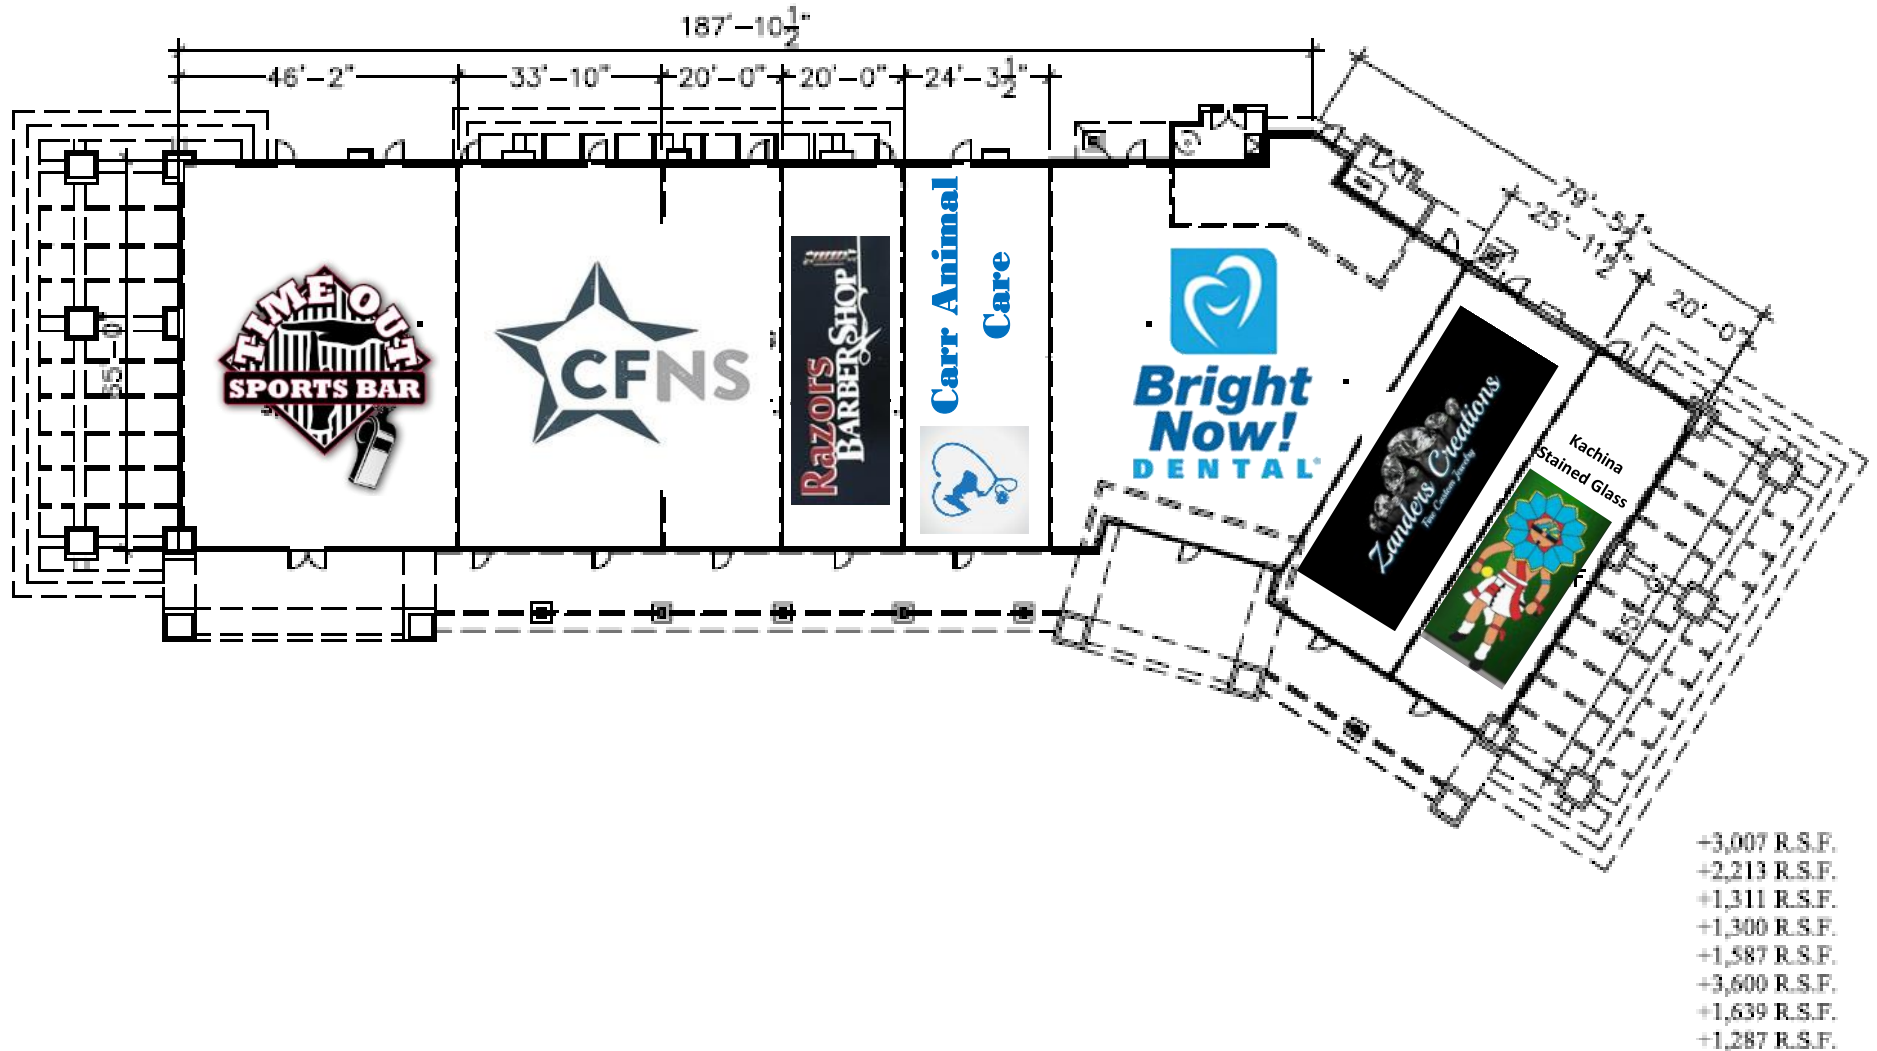

GREENFIELD GATEWAY

SWC US HIGHWAY 60 & GREENFIELD RD—Mesa, AZ

Shops A Building—Availability

HINKSON COMPANY, LLC

WWW.HinksonCompany.Com (480) 794-1887